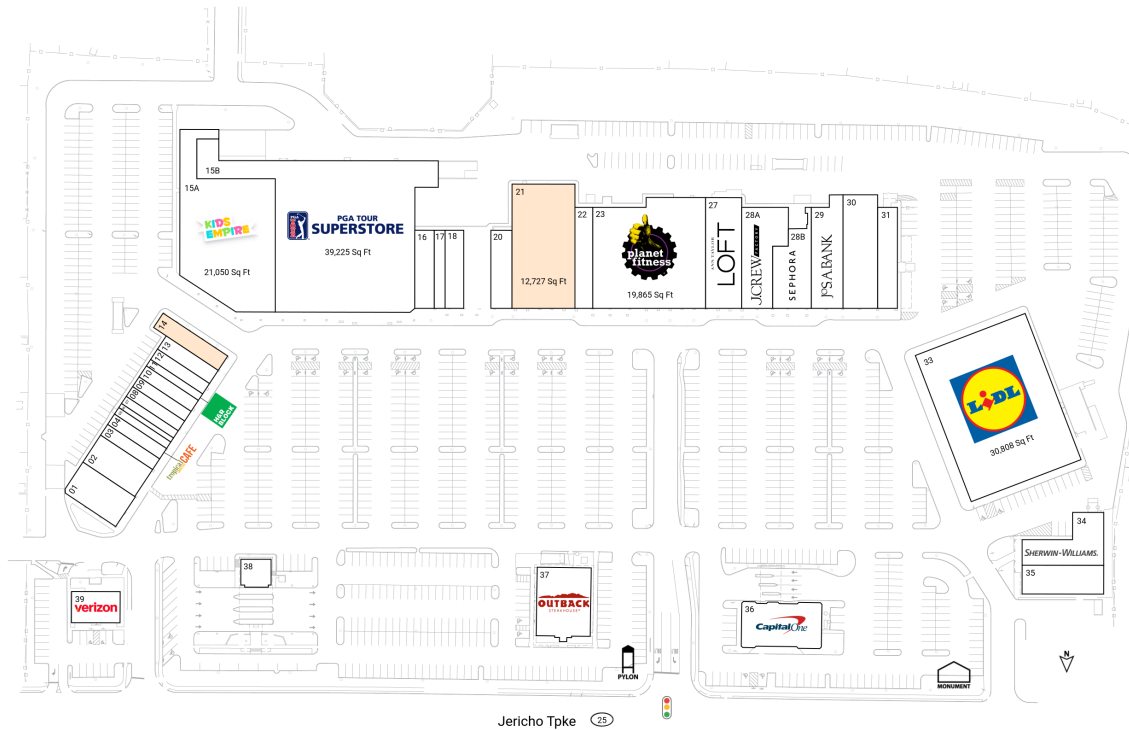

Mayfair Shopping Center

10-2020 Jericho Turnpike | Commack, NY 11725

Suffolk New York-Newark-Jersey City, NY-NJ 221,010 Sq Ft

40.8441, -73.2725

Available Spaces

14 2,000 Sq Ft 21 12,727 Sq Ft

Current Tenants

Space size listed in square feet

01	Meet Izakaya Ramen Bar	3,749	17	Original Brooklyn Pizza	1,400
02	Bagel Toastery	3,320	18	M Nail and Lash Bar	5,910
03	Champions Martial Arts	1,320	20	Music & Art Center	2,500
04	Tropical Smoothie Cafe	1,280	22	My Gym Children's Fitness Cent	2,971
05	Queen Bee Nails	800	23	Planet Fitness	19,865
06	Exel Shoe Repair, Inc.	500	27	LOFT	5,700
07	Special Touch Cleaners	890	28A	J.Crew Factory	6,897
08	D'Ore Jewelry	1,200	28B	Sephora	4,786
09	Mimi's Coffee & Bubble Tea	1,200	29	Jos. A. Bank Clothiers	5,064
10	Mr. Cheapo's Record Exchange	1,360	30	JBBQ Wok & Dumpling	6,507
11	H&R Block	800	31	Prato 850	3,380
12	The Crushed Olive	1,280	33	Lidl	30,808
13	Mayfair Barber	960	34	Sherwin-Williams	4,975
15A	Kids Empire	21,050	35	New Commack Liquors	3,894
15B	PGA Tour Superstore	39,225	36	Capital One	5,500
16	Northwell Go Health	2,500	37	Outback Steakhouse	6,192
			38	M&T Bank	6,000
			39	Verizon Wireless	2,500

This site plan is for illustrative and information purposes only, showing the general layout of the shopping center; and is not a legal survey. Brixmor makes no representation or warranty that the shopping center is exactly as depicted as site conditions and tenant mix are subject to change over time. 1788